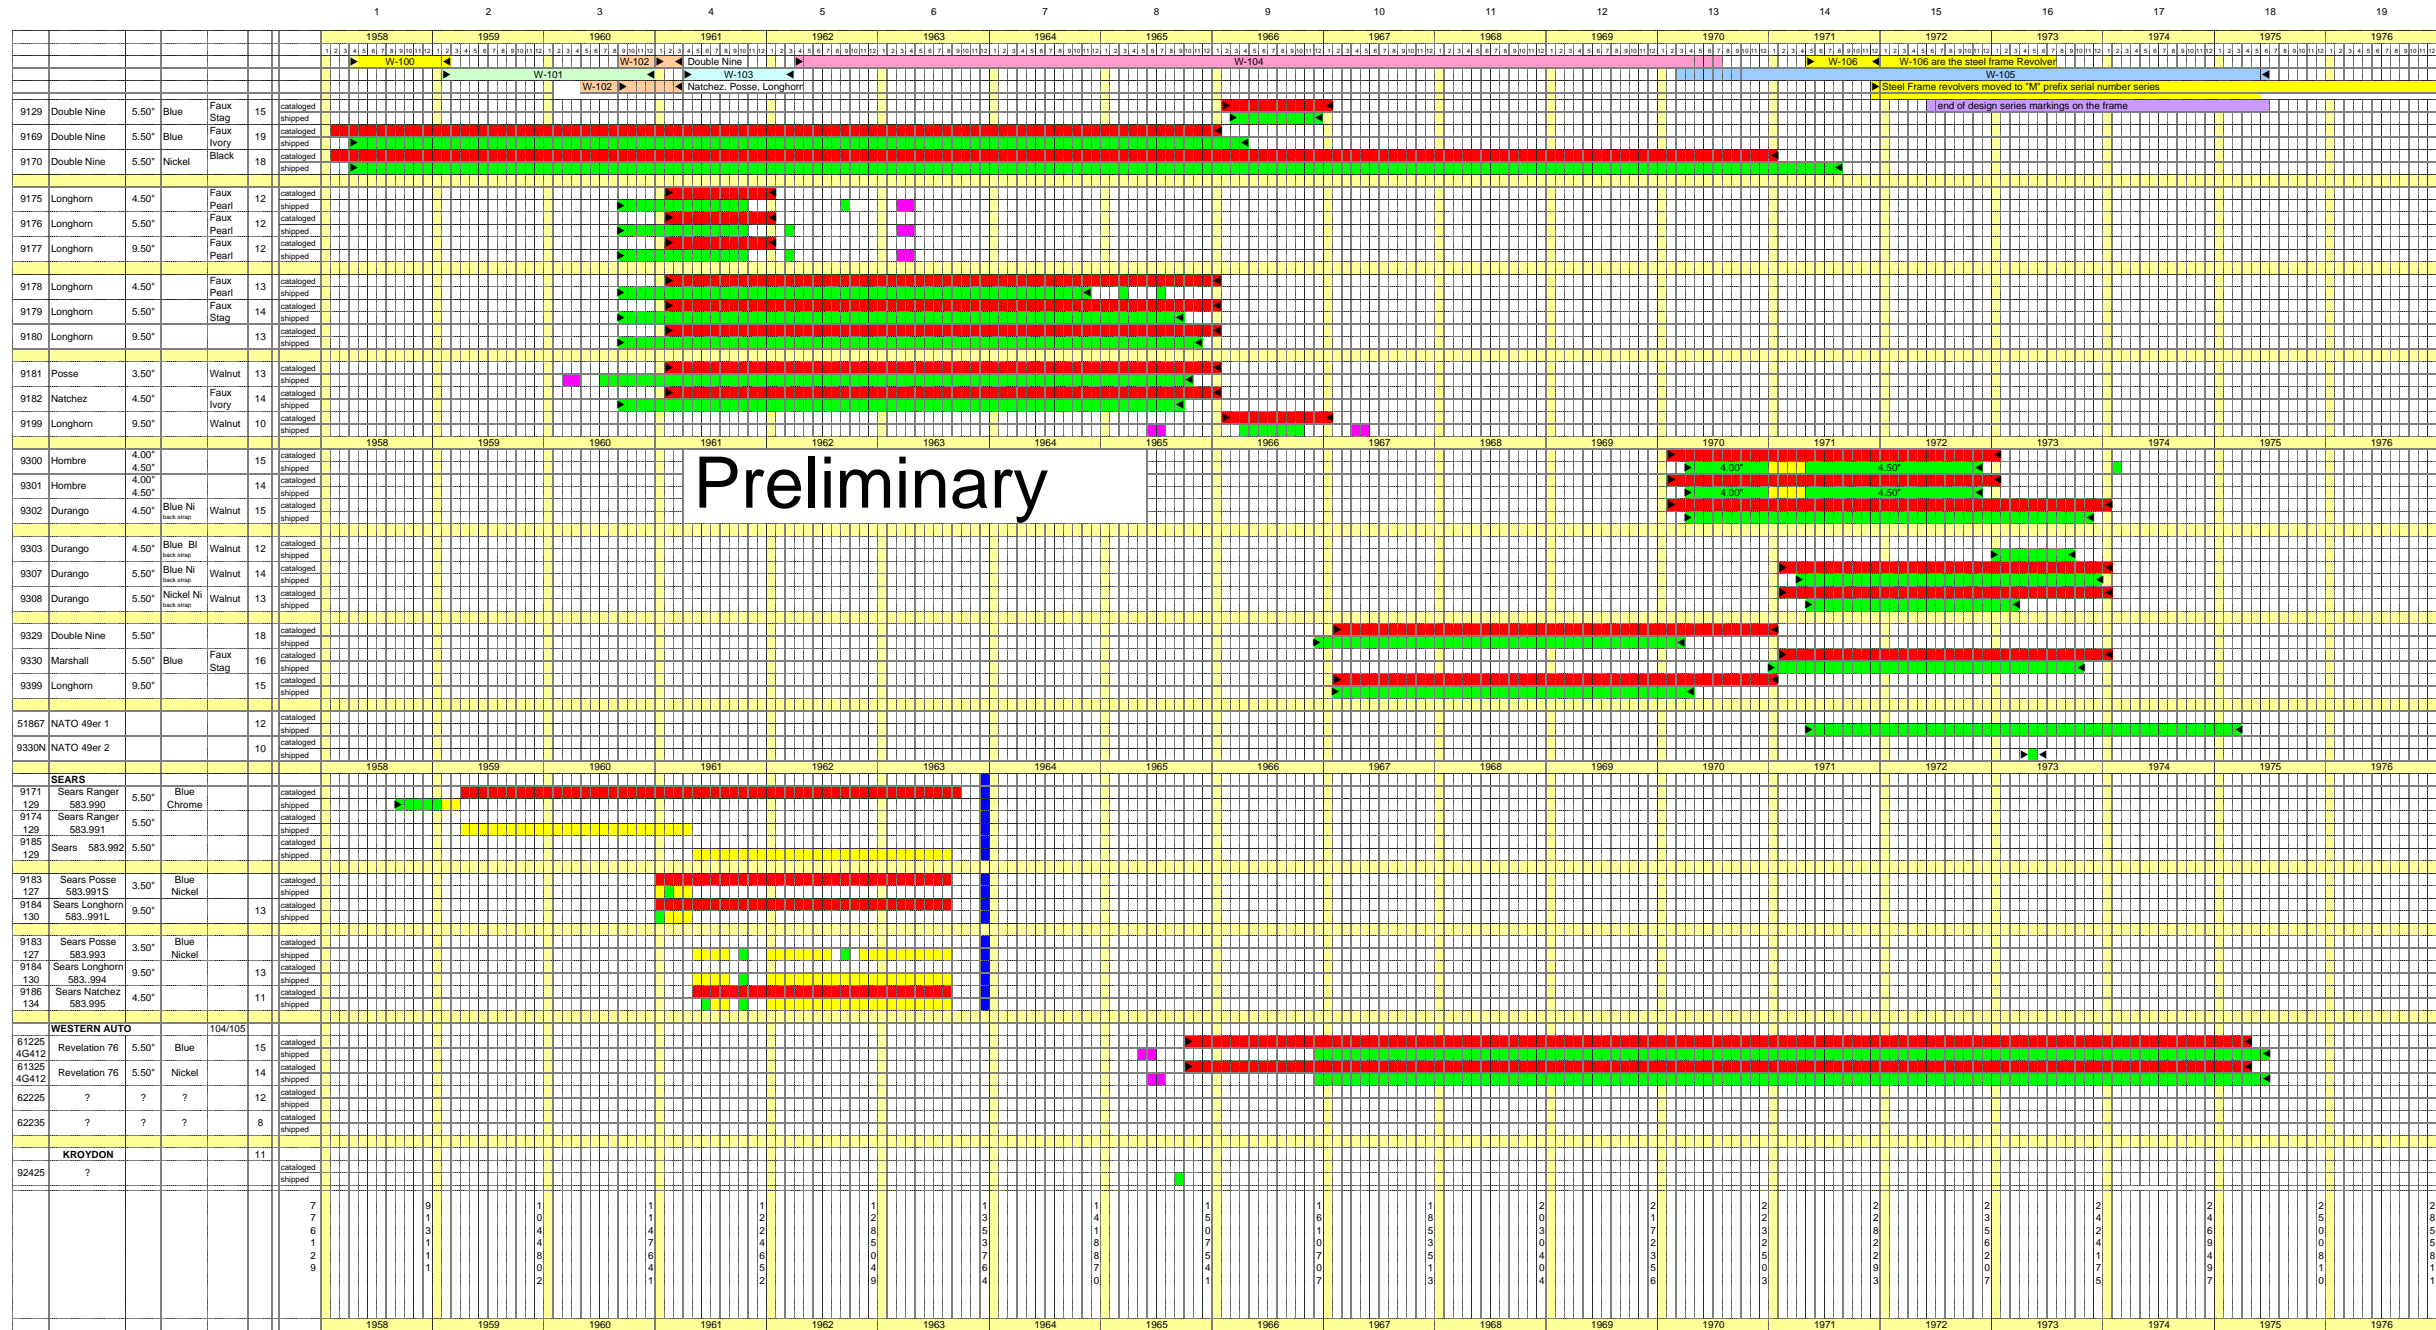

High Standard
Aluminum Framed Western Style Revolvers
Cataloged and shipped date ranges

Preliminary