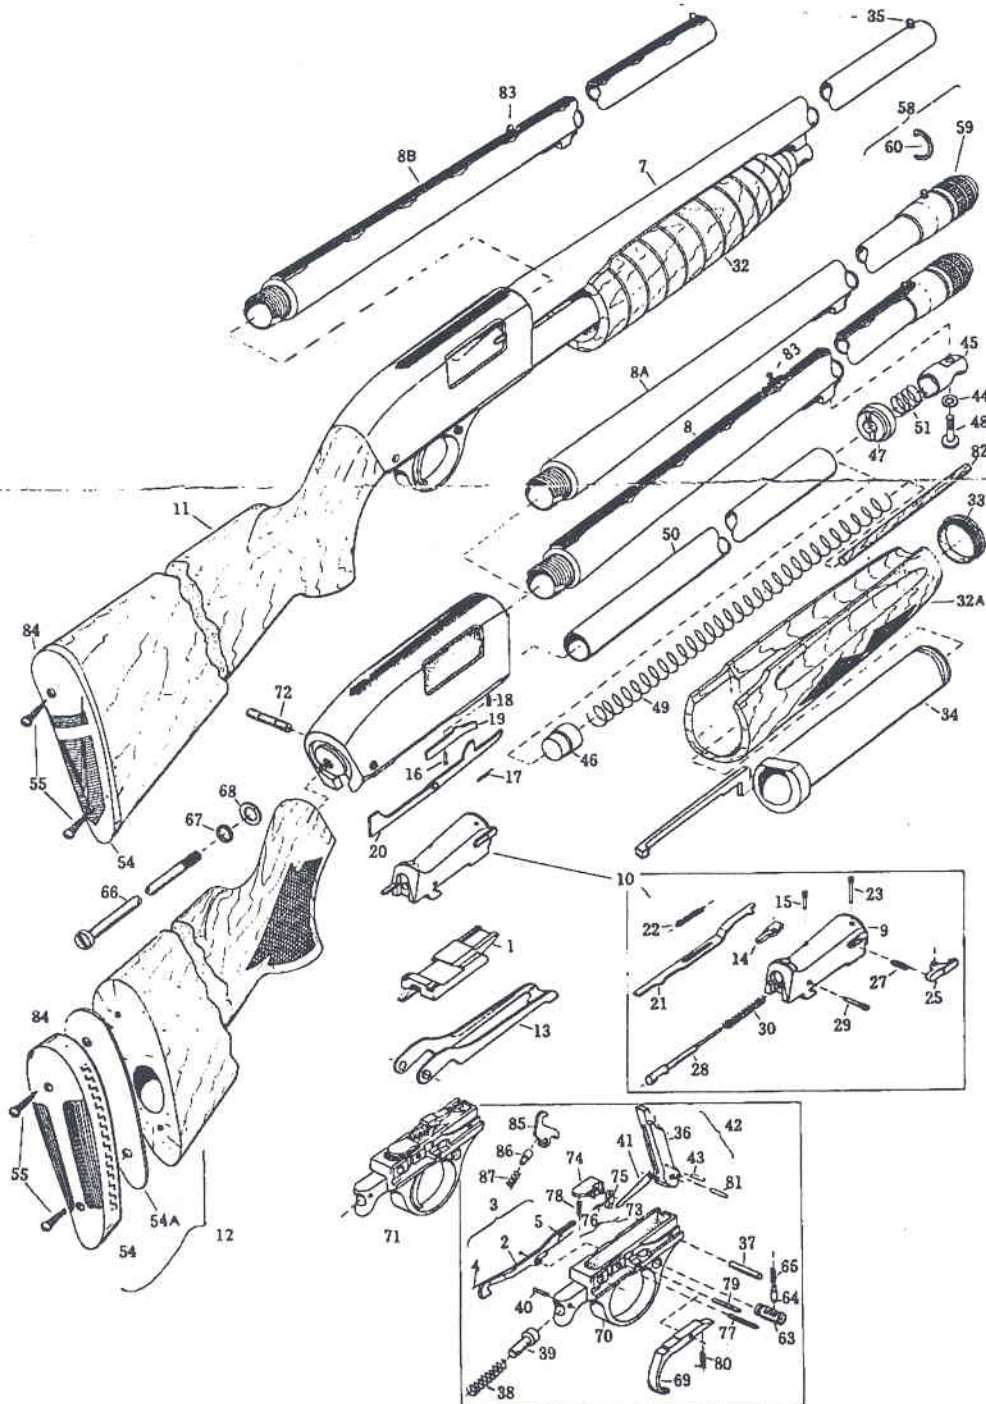

PARTS LIST FOR

FLITE KING and RIOT MODELS
12 GA. PUMP ACTION SHOTGUN

COPY

REF. NO.	PART NO.	PART NAME	REF. NO.	PART NO.	PART NAME
1	††20520	Action Slide	38	50261	Hammer Spring
2	20541	Action Slide Release Lever	39	639	Hammer Spring Guide
3	2942	Action Slide Release Lever Assembly	40	135	Hammer Spring Retaining Pin
81	2933	Action Slide Release Lever Oper. Pin	41	136	Hammer Strut
5	2932	Action Slide Release Lever Spring, Front	43	137	Hammer Strut Pin
4	120	Action Slide Release Lever Spring, Rear	42	†† 2946	Hammer & Strut Assembly
7	†† 2902	Barrel, 20" (Cyl. Bore) Plain, for 6-Shot Riot	47	2385	Magazine Cap
7	†† 2903	Barrel 18 1/8" (Cyl. Bore) Plain, for 7-Shot Riot	51	2389	Magazine Cap Spring
N.I.	†† 2904	Barrel 18 1/8" (Cyl. Bore) w/Rifle Sight Ramps, for 7-Shot Riot	45	2381	Magazine Cap Support
N.I.	†† 2905	Barrel 20" (Cyl. Bore) w/Rifle Sight Ramps, Brush	48	2176	Magazine Cap Screw
7	†† 2915	Barrel, 28" (Full Choke) Plain	44	20542	Magazine Cap Screw Lock Washer
7	†† 2907	Barrel, 28" (Mod. Choke) Plain	46	20642	Magazine Follower
7	†† 2916	Barrel, 26" (Imp. Cyl. Choke) Plain	49	145	Magazine Spring (for all 6-Shot Models)
7	†† 2914	Barrel, 30" (Full Choke) Plain	49	2178	Magazine Spring (for 7-Shot Riot)
8B	††53486	Barrel, 26" (Imp. Cyl. Choke) w/Rib	50	53537	Magazine Tube (for all 6-Shot Models)
8B	††53487	Barrel, 30" (Full Choke) w/Rib	50	53607	Magazine Tube (for 7-Shot Riot)
8B	††53488	Barrel, 28" (Full Choke) w/Rib	N.I.	401	Pistol Grip Cap
8B	††53489	Barrel, 28" (Mod. Choke) w/Rib	N.I.	403	Pistol Grip Cap Screw
8B	††53490	Barrel, 30" (Full Choke) w/Rib, Trap	84	6752	Recoil Pad (All except Skeet)
8A	†† 2911	Barrel, 27" (Adj. Choke) Plain	55	152	Recoil Pad Screws (2) ea.
8	††53491	Barrel, 27" (Adj. Choke) w/Rib	83	53613	Rear Bead Sight (Ribbed Models)
8B	†† 2909	Barrel, 26" (Skeet Choke) w/Rib, Skeet	N.I.	2168	Rear Sight Base Filler
9	††20531	Bolt (All except Riot)	N.I.	2015	Rear Rifle Sight, (Riot and Brush)
9	††20530	Bolt (Riot)	N.I.	2013	Rear Sight Elevator (Riot and Brush)
10	††20533	Bolt Assy. (All except Riot)	N.I.	2190	Receiver Sight (Wms.) Brush Mod. K-120
10	††20532	Bolt Assy. (Riot)	N.I.	568	Receiver Sight Filler Screws (2) ea.
54	620	Butt Plate	63	153-1	Safety Button, R.H.
55	152	Butt Plate Screws (2) Ea.	N.I.	191-1	Safety Button, L.H.
54A	2016	Butt Plate Trim	64	4044	Safety Plunger
13	107	Carrier Assy. (All except Riot)	65	360	Safety Plunger Spring
13	727	Carrier Assy. (Riot)	N.I.	2189	Sling (Carrying) (Brush)
14	108	Carrier Operating Cam	11	53541	Stock Assembly (Plain w/Butt Plate) (Riot)
15	11125	Carrier Operating Cam Retaining Pin	N.I.	2336	Stock Assembly (w/Checkering, Butt Plate & Trim) (Skeet)
18	199	Cartridge Stop Spring	12	2340	Stock Assembly (w/Checkering, Recoil Pad & Trim) (Deluxe)
19	192	Cartridge Stop, L.H.	N.I.	2337	Stock Assembly (w/Checkering, Recoil Pad & Trim) (Trap)
20	111	Cartridge Stop, R.H. Assy.	N.I.	2326	Stock Assembly (w/Checkering, Recoil Pad & Trim) (Brush)
16	50209	Cartridge Stop Pin	N.I.	2338	Stock Assembly (w/Checkering, Recoil Pad, Trim, Rr. Swivel) (Brush)
17	50205	Cartridge Stop Pin Retaining Clip	66	666	Stock Bolt
58	†† 8768	Choke Assy. (Deluxe) Mod. K-121	67	667	Stock Bolt Lockwasher
59	766	Choke Cap Mod. K-121	69	668	Stock Bolt Washer
60	11628	Choke Click Spring Mod. K-121	N.I.	2166	Front Swivel Assembly (Deluxe, Brush)
21	20525	Extractor (Comb. Extractor - Ejector)	N.I.	2167	Rear Swivel Assembly (Deluxe, Brush)
22	53413	Extractor Spring	N.I.	2179	Rear Swivel Hole Filler Screw
25	755	Extractor, R.H.	69	†† 2388	Trigger
23	124	Extractor Hinge Pin	70	2993	Trigger Guard (Riot)
27	50298	Extractor Spring, R.H.	70	2994	Trigger Guard (All except Riot)
85	†† 2287	Escapement Hook	71	2995	Trigger Guard Assembly (Riot)
87	2268	Escapement Hook Spring	71	2996	Trigger Guard Assembly (All except Riot) 1
86	2291	Escapement Hook Spring Plunger	72	6719	Trigger Guard Retaining Pin
28	773	Firing Pin	73	160	Trigger Guard Retaining Pin Spring
29	124	Firing Pin Retaining Pin	74	†† 161	Trigger Lock
30	125	Firing Pin Spring	75	†† 2962	Trigger Lock Pawl
32	53538	Forehand Operating Handle (Riot)	76	163	Trigger Lock Pawl Spring
32A	2320	Forehand Operating Handle (All except Riot)	77	164	Trigger Lock Pin
33	128	Forehand Operating Sleeve Front Nut	78	165	Trigger Lock Spring
34	6707	Forehand Operating Tube Assembly	79	166	Trigger Pin
35	130	Front Bead Sight	80	53615	Trigger Spring
N.I.	53849	Front Bead Sight (Ribbed Models)	82	180	Wood Plug 8"
N.I.	502	Front Blade Sight (R.S. Riot & Brush)	N.I.	283	Wood Plug 10 1/2"
36	†† 2296	Hammer			
37	132	Hammer Hinge Pin			