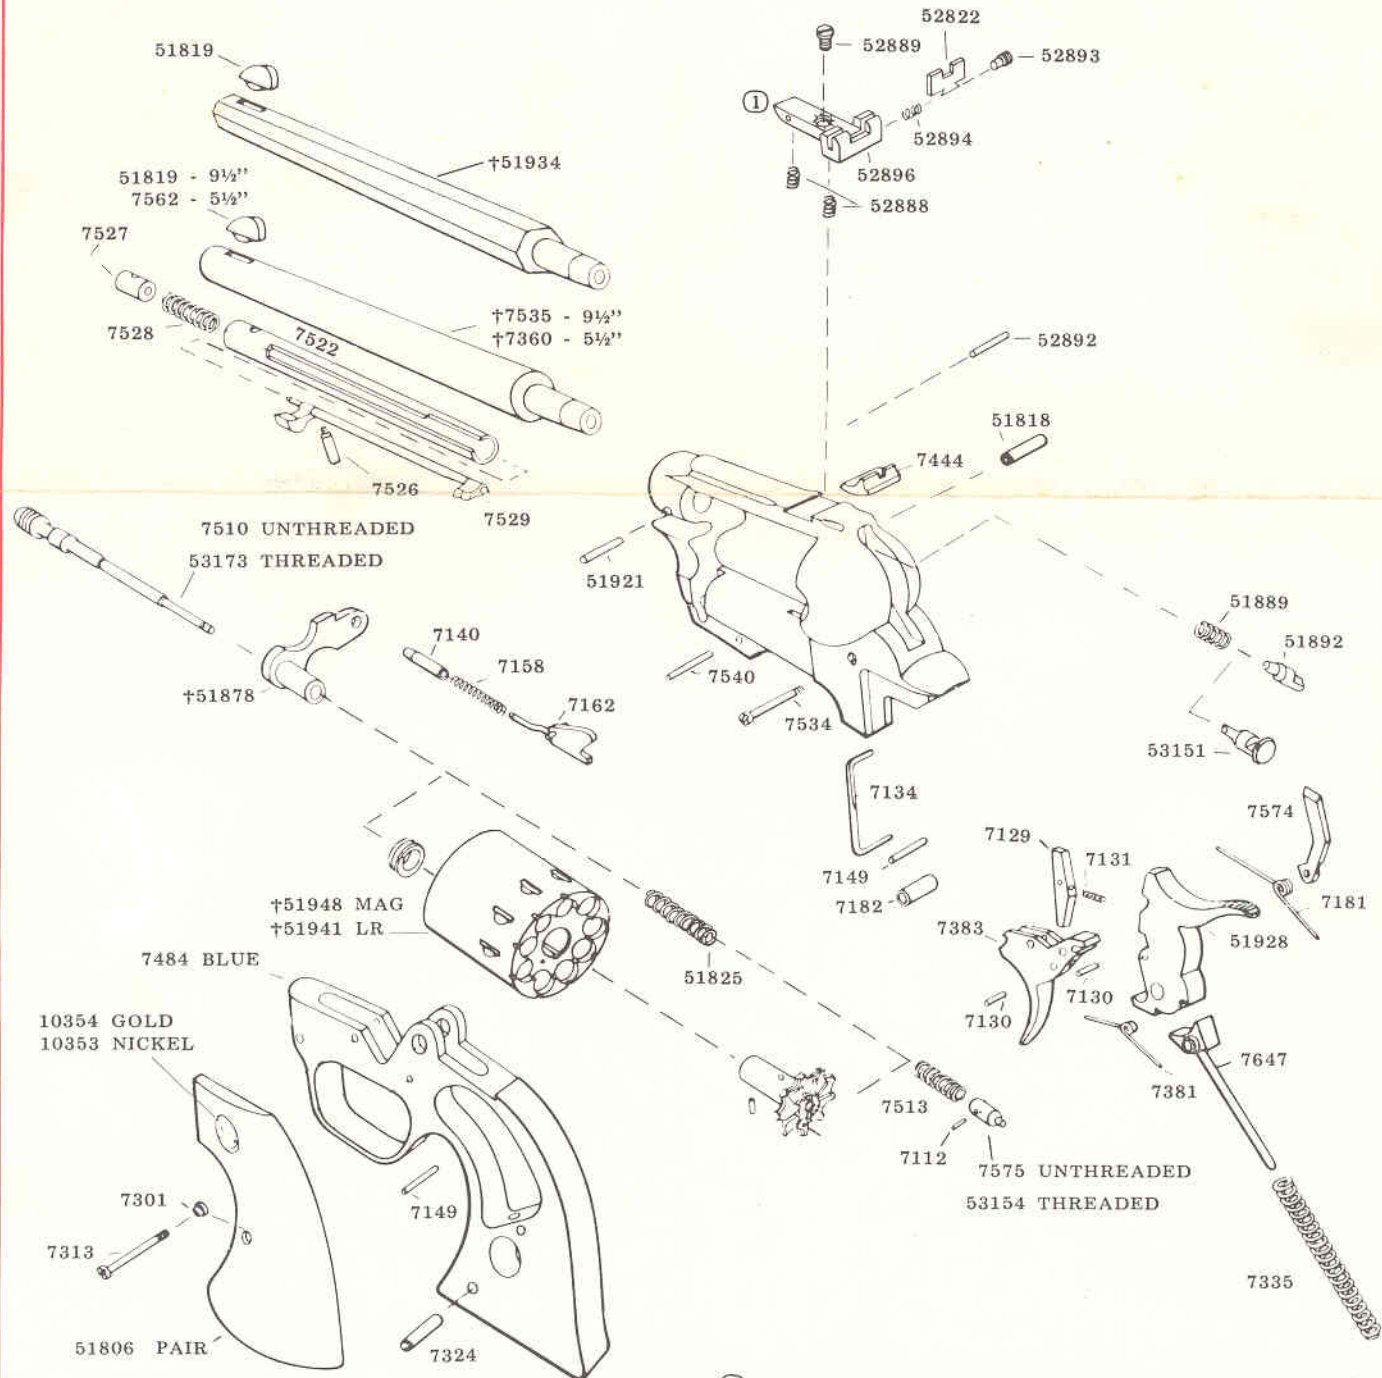

HIGH STANDARD, INC.

MANUFACTURING/MARKETING
SPORTING FIREARMS

31 PRESTIGE PARK CIRCLE, EAST HARTFORD, CONNECTICUT 06108 • (203) 289-9531

PARTS BREAKDOWN WESTERN STYLE .22 CALIBER and .22 WMRF MODEL W-106 "DOUBLE NINE" "LONGHORN" HIGH SIERRA .22 LR/.22 MAGNUM REVOLVER

†Denotes parts that are factory fitted only.

① ADJ. SIGHTS WILL NOT ADAPT TO FIXED SIGHT MODELS.
ADJ. SIGHT NOT SOLD ASSEMBLED.