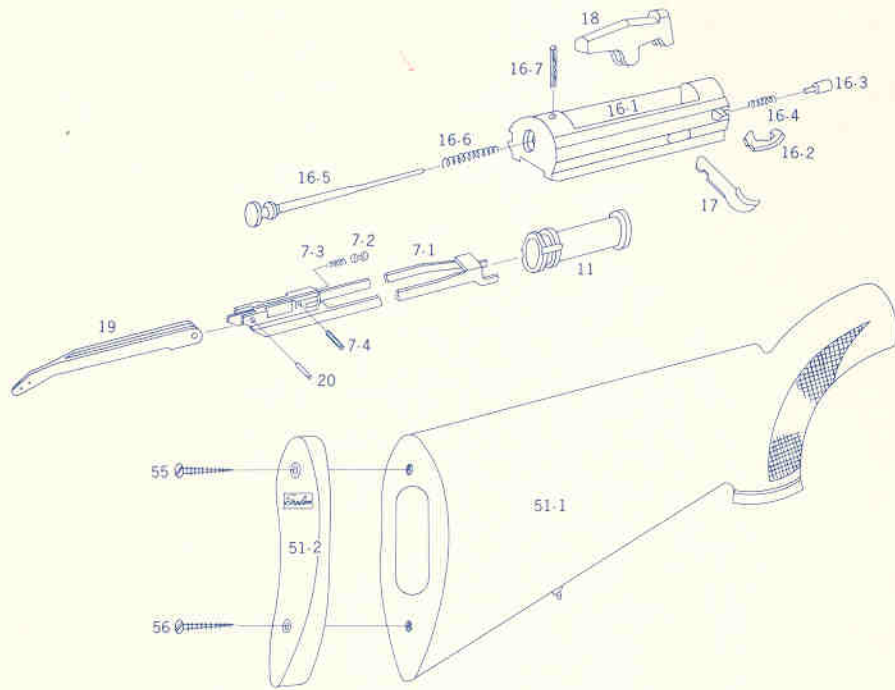

# Shadow AUTO

FIRST NAME IN FIREARMS

"SHADOW AUTOMATIC SHOTGUNS"

**PART NO. PART NAME**

- 5001 BARREL
- 5002 AIRFLOW RIB
- 5003 FRONT SIGHT
- 5004 MIDDLE SIGHT
- 5005 FOREARM CAP
- 5006 FOREARM ASSEMBLY
- 5006-1 FOREARM
- 5006-2 FOREARM CAP STOP SCREW
- 5006-3 FOREARM CAP STOP PLUNGER
- 5006-4 FOREARM CAP STOP SPRING
- 5007 SLIDE BAR ASSEMBLY
- 5007-1 SLIDE BAR
- 5007-2 OPERATION HANDLE PLUNGER
- 5007-3 OPERATION HANDLE PLUNGER SPRING
- 5007-4 OPERATION HANDLE PLUNGER PIN
- 5008 PISTON
- 5009 PISTON CYLINDER
- 5010 PISTON CYLINDER RETAINER
- 5011 SLIDE TUBE
- 5012 MAGAZINE SPRING
- 5013 MAGAZINE SPRING FOLLOWER
- 5014 RECEIVER ASSEMBLY
- 5014-1 RECEIVER
- 5014-2 MAGAZINE
- 5014-3 EJECTOR
- 5014-4 EJECTOR SPRING
- 5014-5 EJECTOR SNAP
- 5014-6 SHELL LATCH
- 5014-7 SHELL LATCH SPRING
- 5014-8 CARRIER LATCH
- 5014-9 CARRIER LATCH SPRING
- 5014-10 CARRIER LATCH BUTTON
- 5014-11 CARRIER LATCH PIN

**PART NO. PART NAME**

- 5014-12 CARRIER LATCH PIN SNAP
- 5015 ACTION SPRING TUBE ASSEMBLY
- 5015-1 ACTION SPRING TUBE
- 5015-2 ACTION SPRING TUBE FOLLOWER
- 5015-3 ACTION SPRING
- 5015-4 ACTION SPRING PLUG
- 5015-5 ACTION SPRING PLUG PIN
- 5016 BREECH BOLT ASSEMBLY
- 5016-1 BREECH BOLT
- 5016-2 EXTRACTOR
- 5016-3 EXTRACTOR PLUNGER
- 5016-4 EXTRACTOR PLUNGER SPRING
- 5016-5 FIRING PIN
- 5016-6 FIRING PIN SPRING
- 5016-7 FIRING PIN STOP PIN
- 5017 OPERATION HANDLE
- 5018 LOCKING BLOCK
- 5019 LINK
- 5020 LINK PIN
- 5021 MAGAZINE RING
- 5022 TRIGGER PLATE
- 5023 TRIGGER PLATE PIN
- 5024 TRIGGER PLATE PIN
- 5025 TRIGGER GUARD PIN BUSHING
- 5026 TRIGGER GUARD PIN BUSHING SNAP
- 5027 TRIGGER GUARD PIN BUSHING
- 5028 TRIGGER GUARD PIN BUSHING SNAP
- 5029 HAMMER
- 5030 HAMMER PLUNGER
- 5031 HAMMER PLUNGER SPRING
- 5032 CARRIER ASSEMBLY
- 5032-1 CARRIER
- 5032-2 CARRIER DOG